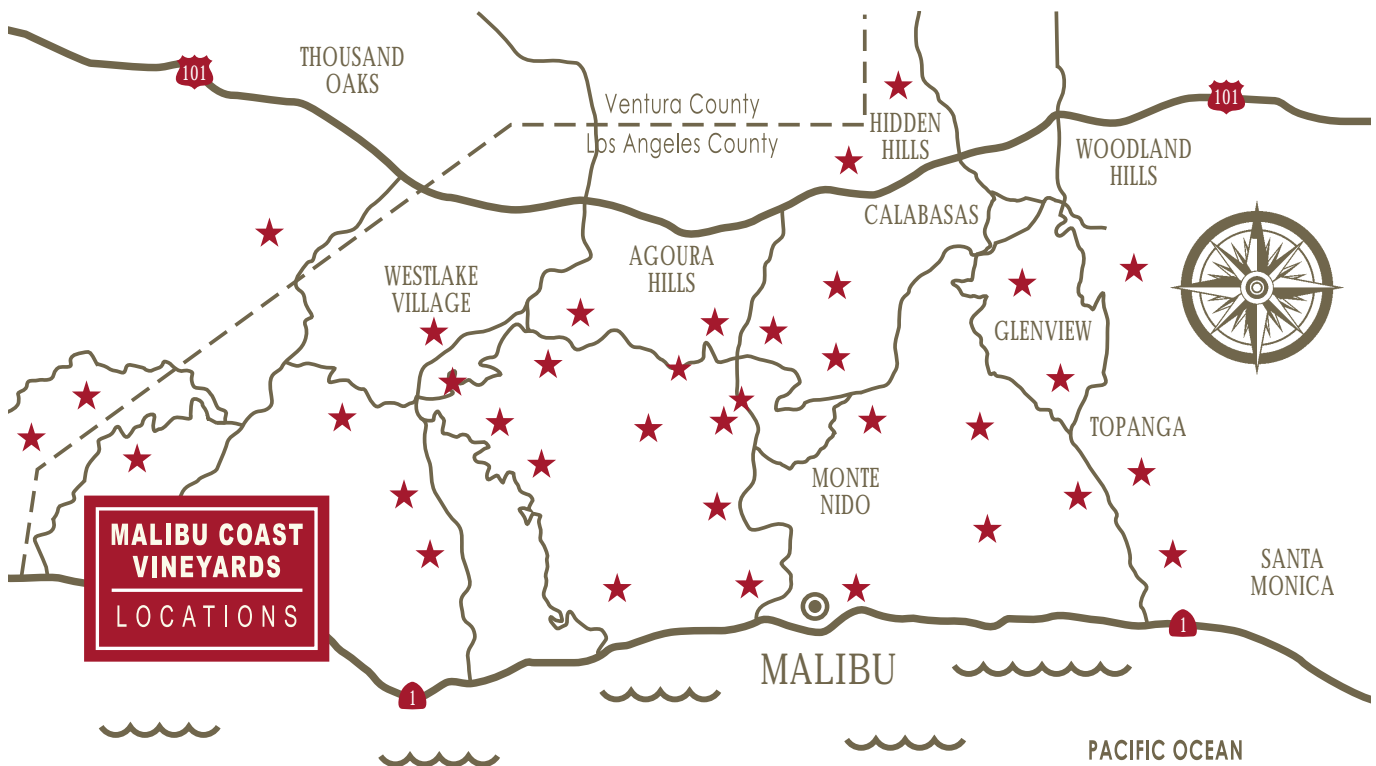

# MALIBU COAST™ Wines

## LOCALLY GROWN & LOCALLY PRODUCED WINES

There are more than fifty vineyards along the Malibu Coast producing world-class wines. The Malibu Coast is a diverse region that is bordered on the South by the Pacific Ocean and to the North by Conejo Valley. The rich volcanic soil and mineral composition combined with the dynamic coastal climate creates perfect growing conditions for premium wine grapes. The Malibu Coast Wine Collection represents a selection of locally grown and locally produced wines, which are winning awards and gaining international recognition for their uniqueness and quality.

**MALIBU COAST  
VINEYARDS  
LOCATIONS**

### MALIBU COAST VINEYARDS

BEVERLY VINEYARDS	COLCANYON ESTATE WINES	MALIBU COASTAL VINEYARD	PRINCIPE ESTATE WINES	TRANCAS VINEYARDS
BLACK HILLS VINEYARD	DOLIN MALIBU ESTATES VNYD	MALIBU FAMILY WINES	REPUBLIC OF MALIBU	TRIUNFO CANYON VINEYARDS
BODEGAS GOMEZ DE MALIBU	DOLPHIN HEAD MALIBU	MALIBU MILK VINEYARDS	RIO LOBO VINEYARDS	TRIUNFO CREEK
CALABASAS PEAK	DODGSON FAMILY VINEYARD	MALIBU OAKS VINEYARD	ROSENTHAL MALIBU ESTATE	WAGON WHEEL WINE
CALABASAS VINEYARD	FIRESTONE ESTATE VINEYARD	MALIBU OCEAN VINEYARDS	ROWLEY FAMILY VINEYARDS	WISH VINEYARDS
CARO'S RIDGE	GRIFFIN FAMILY VINEYARD	MALIBU ROCKY OAKS VNYD	SAGE HILL VINEYARD	ZEN WEST
CASA DUMETZ	GUESTHOUSE VINEYARD	MALIBU SANITY	SAVAGE VINEYARD	ZUMA CANYON VINEYARDS
CASSANDRA VINEYARD	HOYT FAMILY VINEYARDS	MALIBU SOLSTICE VINEYARD	SEAVIEW MALIBU	
CEILO MALIBU ESTATE VNYD	KAPLAN FAMILY TREEHOUSE	MALIBU VINEYARDS	SLIDE PEAK VINEYARD	
CHATEAU SOLEIL	LOBO CREEK VINEYARD	MASON DU VIN DE MALIBU	SPELLMAN FAMILY VINEYARD	
CHEVIOT HILLS VINEYARD	LOFTUS FAMILY MALIBU WINES	MEDEA VALLEY VINEYARD	THE MALIBU VINEYARD	
CHURCH ESTATE VINEYARDS	LOS ROBLES HILLS WINERY	MONTAGE VINEYARDS	TOPANGA STILLPOINT VNYD	